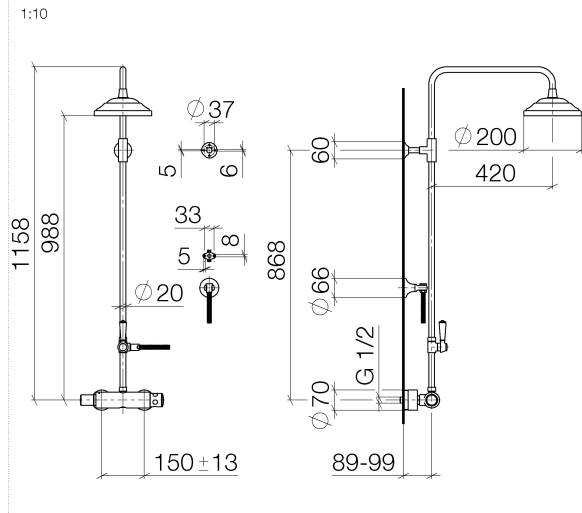

ST 050 304 6360

- shower with fixed riser projection 420mm
- rain shower Ø 200 mm
- rain shower with anti-scale system
- max. rainshower flow 14 l/min
- Function from: 8 l/min
- rotary diverter for fixed-riser shower/hand shower
- height of fittings up to rain shower (bottom edge) 985mm
- height of fittings up to top edge of elbow 1160mm
- two-part push-on rosette Ø 65 mm
- rosette for shower holder Ø 65mm
- rosette for wall mounting Ø 60mm
- gauge 150 mm - 13 mm
- metal shower hose 1250mm with integrated anti-twist protection
- 1/2" connection
- Pipe diameter 20 mm

Flow rate chart

Certificates

LGA_38665.

ST 050 304 6360

Parts for other finishes can be found here: [Chrome](#)

Spare parts list

No.	Item Number	Name	Quantity used	Delivery time
1	04 12 05 038 01-09	shower	1	60
2	04 28 22 101 20-09	spout	1	40
3	90 14 10 011 00 90	seal	1	2
4	90 17 11 037 01-09	holder	1	-
Spare part can no longer be ordered, please order the replacement item				
5	90 28 22 104 00-09	pipe	1	-
Spare part can no longer be ordered, please order the replacement item				
6	90 17 09 045 01-09	diverter	1	40
7	09 30 30 064-09	screw	1	40
8	09 18 20 011-09	base	1	40
9	09 28 22 013 90	pipe	1	2
10	11 170 370-09	MADISON Lever insert - Durabronz (23kt Gold)	1	40
11	09 30 30 062-09	screw	1	40
12	09 14 10 122 90	seal	1	2
13	28 104 970-09	Metal shower hose 1/2" x 1/2" x 1250 mm - Durabronz (23kt Gold)	1	40
14	28 050 410-09	holder	1	60
15	90 28 22 103 00-09	pipe	1	-
Spare part can no longer be ordered, please order the replacement item				
16	90 14 20 002 00 90	seal	1	2
17	04 17 01 044 01-09	fitting	1	40