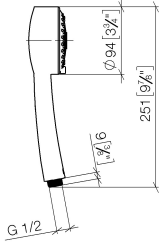

ST 050 304 6360

- shower with fixed riser projection 420mm
- Rain shower: PURE RAIN, max. flow rate 14 l/min (at 3 bar)
- Function from: 8 l/min
- rain shower Ø 200 mm
- rain shower with anti-scale system
- Hand shower: Three or five settings: COMPACT RAIN, COMPACT SOFT FLOW, COMPACT AQUAPRESSURE FLOW, max. flow rate 9 l/min (at 3 bar)
- spray head Ø 95mm
- rotary diverter for fixed-riser shower/hand shower
- height of fittings up to rain shower (bottom edge) 985mm
- height of fittings up to top edge of elbow 1160mm
- two-part push-on rosette Ø 65 mm
- rosette for shower holder Ø 65mm
- rosette for wall mounting Ø 60mm
- gauge 150 mm - 13 mm
- metal shower hose 1250mm with integrated anti-twist protection
- 1/2" connection
- Pipe diameter 20 mm

MADISON Showerpipe with shower thermostat - Durabron (23kt Gold)

MADISON

ST 050 304 6360

ST 050 304 6360

mm [inches]

Flow rate chart

Certificates

LGA_18610.

ST 050 304 6360

- shower with fixed riser projection 420mm
- rain shower Ø 200 mm
- rain shower with anti-scale system
- max. rainshower flow 14 l/min
- Function from: 8 l/min
- rotary diverter for fixed-riser shower/hand shower
- height of fittings up to rain shower (bottom edge) 985mm
- height of fittings up to top edge of elbow 1160mm
- two-part push-on rosette Ø 65 mm
- rosette for shower holder Ø 65mm
- rosette for wall mounting Ø 60mm
- gauge 150 mm - 13 mm
- metal shower hose 1250mm with integrated anti-twist protection
- 1/2" connection
- Pipe diameter 20 mm