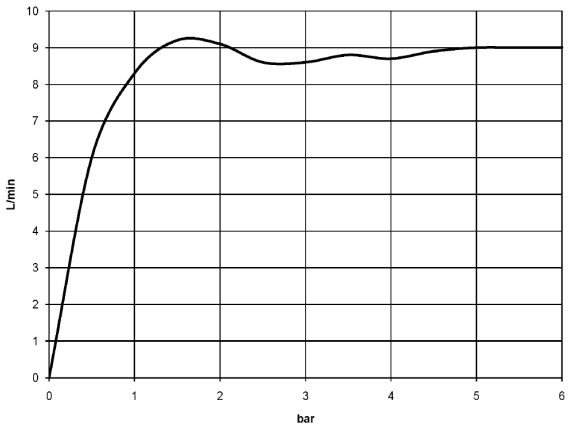

MADISON Showerpipe with shower thermostat - Durabron (23kt Gold)

MADISON

ST 050 304 6360

ST 050 304 6360

mm [inches]

Flow rate chart

Certificates

LGA_18610.